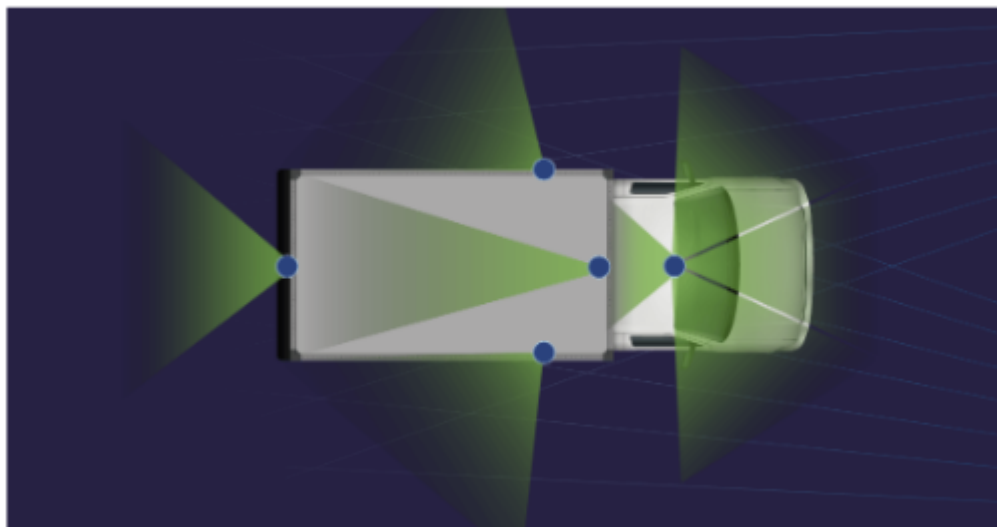

Driveri Hub-X is an accessory to the Driveri safety camera(s), enabling fleets of any size to expand their visibility inside and outside any type of vehicle. Supporting up to four cameras, Driveri Hub-X drastically reduces your fleet's blind spots and takes the effectiveness of your safety camera program to a whole new level.

Camera Location Benefits

Depending on a fleet's requirements, deployments will include:

- **Left and Right-side cameras:** This orientation is great for fleets with long trailers, where wide turns can introduce potential safety or material damage concerns.
- **Rear-facing camera:** This camera orientation can be a benefit for fleets where drivers have minimal (or completely hindered) views of the rear of the vehicle for if/when they are reversing.
- **Internal camera:** This type of camera can be used in various situations, though generally we've seen this in the patient compartment of an ambulance or the storage cab of a delivery truck, to gain additional visibility into the actions taking place inside the vehicle.

Sample Videos

Link: <https://help.elitegps.com/docs/about-driveri-hub-x/> Last Updated: February 5th, 2024

Sample Camera Orientations

Viewing Videos

Once the Driveri Hub-X is deployed, user with appropriate permissions can see video feeds within every Driveri event-generated video, along with manual clips/requests, allowing fleets to capture the full 360° view of their vehicle/asset enabling them to take action if and when needed.