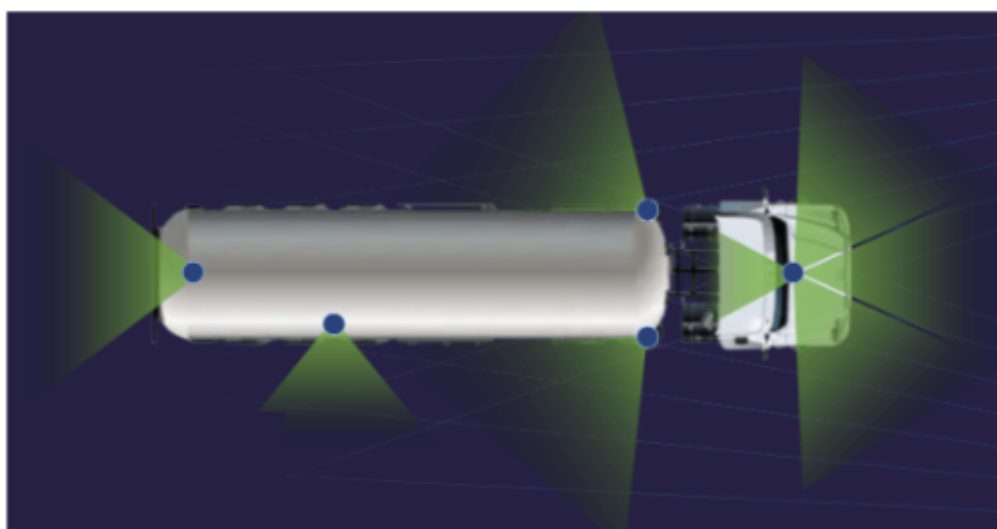

Driveri Hub-X is an accessory to the Driveri safety camera(s), enabling fleets of any size to expand their visibility inside and outside any type of vehicle. Supporting up to four cameras, Driveri Hub-X drastically reduces your fleet's blind spots and takes the effectiveness of your safety camera program to a whole new level.

Camera Location Benefits

Depending on a fleet's requirements, deployments will include:

- **Left and Right-side cameras:** This orientation is great for fleets with long trailers, where wide turns can introduce potential safety or material damage concerns.
- **Rear-facing camera:** This camera orientation can be a benefit for fleets where drivers have minimal (or completely hindered) views of the rear of the vehicle for if/when they are reversing.
- **Internal camera:** This type of camera can be used in various situations, though generally we've seen this in the patient compartment of an ambulance or the storage cab of a delivery truck, to gain additional visibility into the actions taking place inside the vehicle.

Sample Videos

Link: <https://help.elitegps.com/docs/about-driveri-hub-x/> Last Updated: February 5th, 2024

Sample Camera Orientations

Viewing Videos

Once the Driveri Hub-X is deployed, user with appropriate permissions can see video feeds within every Driveri event-generated video, along with manual clips/requests, allowing fleets to capture the full 360° view of their vehicle/asset enabling them to take action if and when needed.